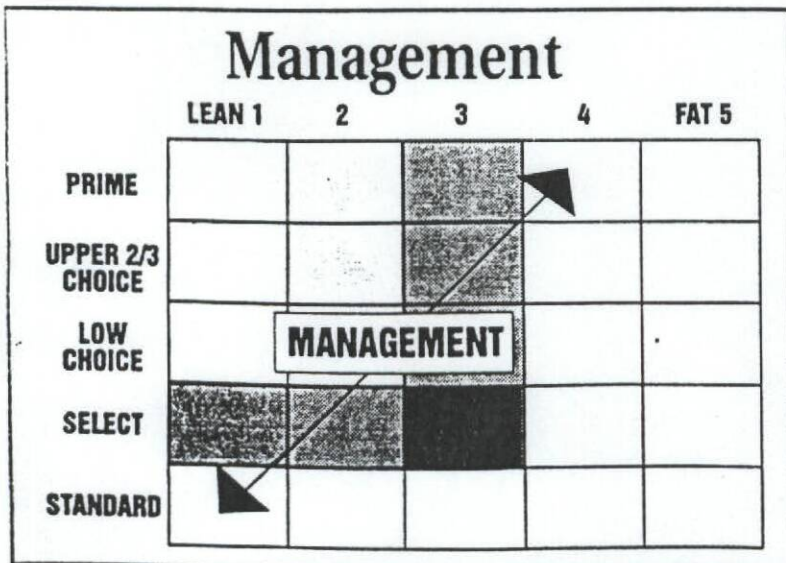

Example Grid

		YIELD GRADE				
		LEAN 1	2	3	4	5 FAT
QUALITY GRADE	PRIME	$12.50	$10.50	$7.50	-$4.50	-$7.50
	UPPER 2/3 CHOICE	$9.50	$7.50	$4.50	-$7.50	-$10.50
	LOW CHOICE	$6.50	$4.50	$1.50	-$10.50	-$13.50
	SELECT	$0.50	-$1.50	$4.50	-$16.50	-$19.50
	STANDARD	-$19.50	$21.50	$24.50	-$36.50	-$39.50

Feed 'em